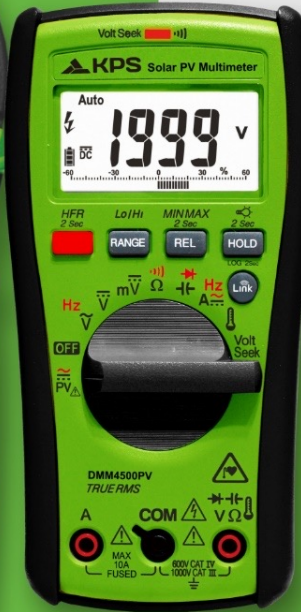

JOIN US!

KPS

+44 203 769 3881

cs.uk@kps-intl.com

www.kps-intl.com

SOLAR AUTUMN SPECIALS

DCM8500PV
SOLAR CLAMP METER

Xx £

DMM4500PV
SOLAR MULTIMETER

Xx £

DCM8700PV
SOLAR CLAMP METER

Xx £

DCM3010FLEX
FLEX CLAMP METER ACC.

Xx £

THERCAM384
THERMAL CAMERA

Xx £